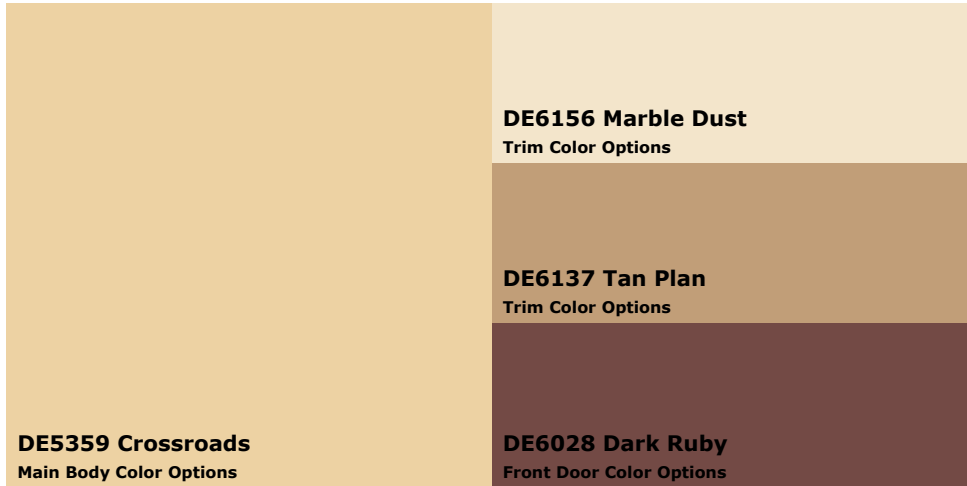

# South Shores HOA

**SUBDIVISION:** South Shores

**LOCATION:** Las Vegas, NV, 89108

**Scheme 18**

**NOTES TO HOMEOWNERS:**

\*Homeowners may select either trim option 1 or 2; once selected, that color must be applied to the trim, fascia and garage door.

**COLOR DISCLAIMER:** These color chips are produced as accurately as possible; however, actual paint colors may vary from these samples and from batch to batch. Paint colors are affected by many factors, including lighting, age, type of finish, type of surface, and adjacent colors. Some colors may require more than one coat for complete coverage. If final color appearance and color matches are critical, paint should be sampled on the actual surface before full application. Application of the paint constitutes acceptance of the color. Dunn-Edwards assumes no responsibility for color after application.