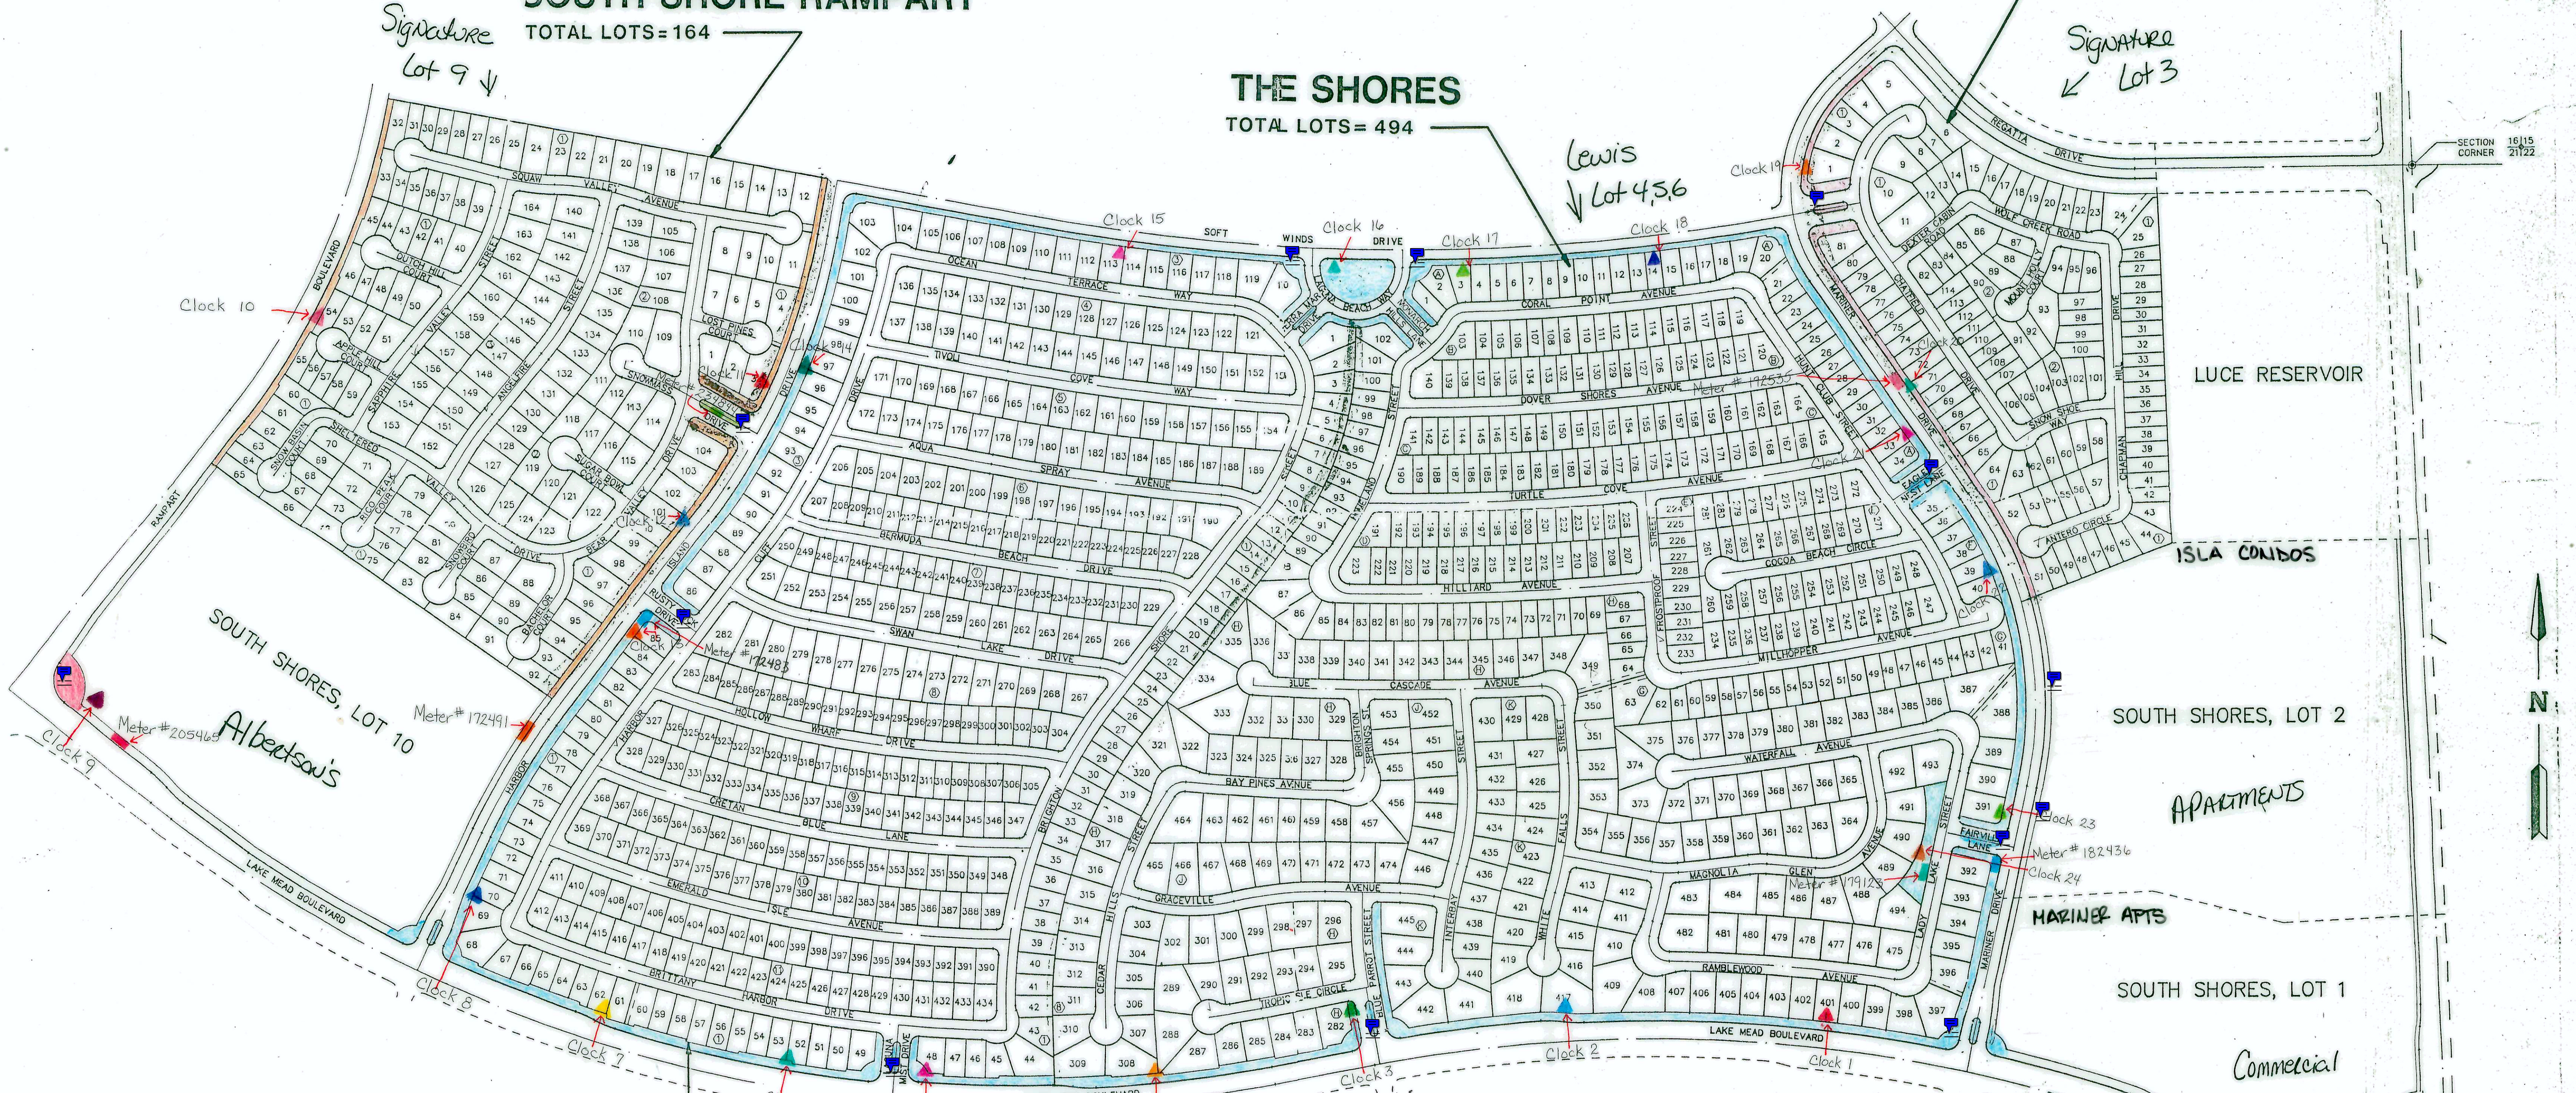

## SOUTH SHORE RAMPART

TOTAL LOTS = 164

Signature  
Lot 9 ↓

## THE SHORES

TOTAL LOTS = 494

Lewis  
↓ Lot 4,5,6

## SOUTH SHORE MARINER

TOTAL LOTS = 107

Signature  
← Lot 3

SOUTH SHORES, LOT 10  
A1bedsai's

SOUTH SHORES, LOT 2

APARTMENTS

MARINER APTS

SOUTH SHORES, LOT 1

## SOUTH SHORE ESTATES

TOTAL LOTS = 434

American  
West  
↑ Lot 7+8

SECTION CORNER 16115 21122

EAST 1/4 211